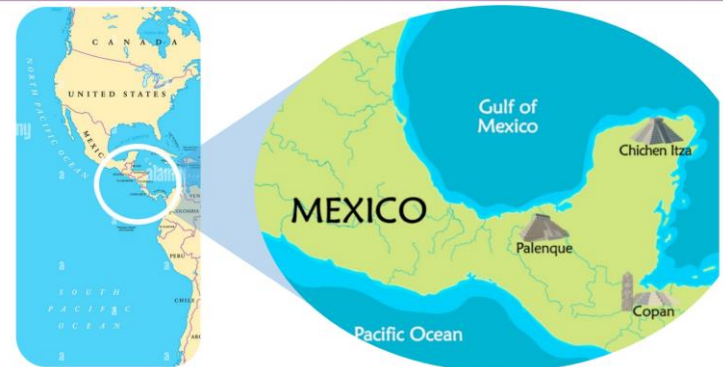

## Key Questions

- Where were the Maya located?
- How were the Maya discovered?
- What key events happened in the history of the Maya?
- What was the Maya culture hierarchy like?
- How did art become a form of communication?
- What was the Maya religion like?  
How did they believe the Earth was created?
- What was Mayan everyday life like?

## Popul Vuh

Popul Vuh is an ancient piece of writing that rhymed. It was considered very important and influenced the Gods they worshipped and the ways in which they worshipped them.

## Map of Mayan Empire