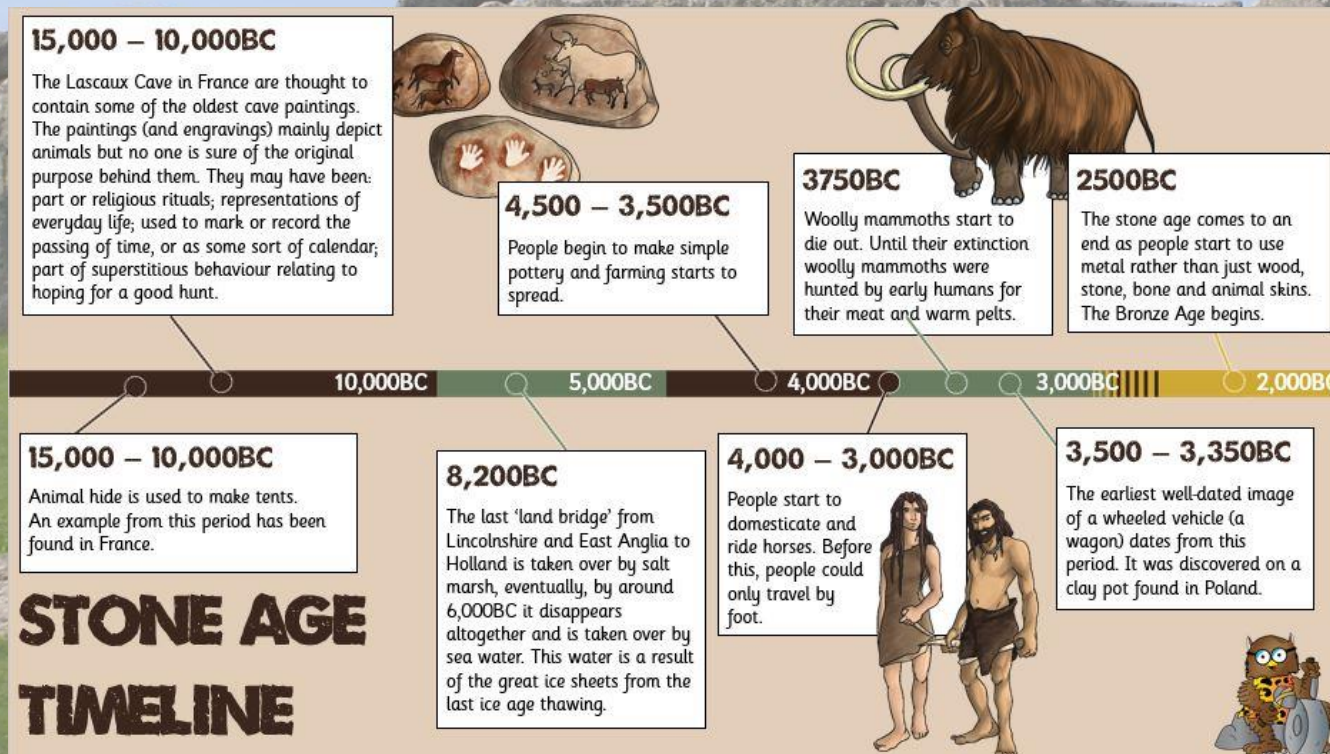

Key Vocabulary

- ❖ AD
- ❖ BC
- ❖ Decade
- ❖ Past
- ❖ Timeline
- ❖ Chronological Order
- ❖ Archaeologist
- ❖ Artefact
- ❖ Mesolithic
- ❖ Neolithic
- ❖ Palaeolithic
- ❖ Stonehenge
- ❖ Skara Brae
- ❖ Prehistoric
- ❖ Flint
- ❖ Crop
- ❖ Settlers
- ❖ Gatherers
- ❖ Hunters
- ❖ Communicate
- ❖ Evidence