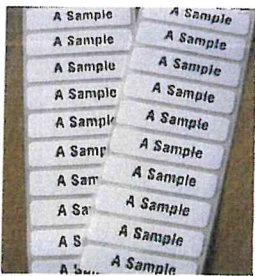

Thank you in advance

Mr G. Duggan-Seville

CLOTHES LABELS

15 Iron On Name Labels	£ 1.99	10 Sew On Labels	£ 1.99	15 Plain Name Labels	£ 0.99
25 Iron On Name Labels	£ 2.99	20 Sew On Labels	£ 3.50	25 Plain Name Labels	£ 1.60
50 Iron On Name Labels	£ 4.99	30 Sew On Labels	£ 5.00	50 Plain Name Labels	£ 3.00

Peel & Stick Shoe Labels – 5 pairs for £1.50

Order From - www.labelcreating.co.uk
 Email - labelcreating@gmail.com
 Tel - Marion - 07754 515586

CLOTHES LABELS

15 Iron On Name Labels	£ 1.99	10 Sew On Labels	£ 1.99	15 Plain Name Labels	£ 0.99
25 Iron On Name Labels	£ 2.99	20 Sew On Labels	£ 3.50	25 Plain Name Labels	£ 1.60
50 Iron On Name Labels	£ 4.99	30 Sew On Labels	£ 5.00	50 Plain Name Labels	£ 3.00