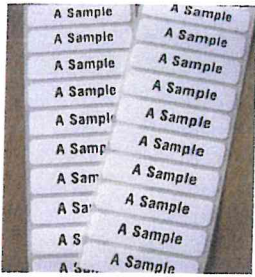

Nail Varnish

We ask that children remove all nail varnish before coming into school

All items can be bought from most children retailers apart from the School Sweatshirt, which is only available from the school. The school regularly reviews the cost of this item and acts on comments and feedback from parents on the quality of the product. PE shirts and Book Bags which have the school Logo on are recommended purchases and are also available to order online through the school website.

Thank you in advance

Mr G. Duggan-Seville

CLOTHES LABELS

15 Iron On Name Labels	£ 1.99	10 Sew On Labels	£ 1.99	15 Plain Name Labels	£ 0.99
25 Iron On Name Labels	£ 2.99	20 Sew On Labels	£ 3.50	25 Plain Name Labels	£ 1.60
50 Iron On Name Labels	£ 4.99	30 Sew On Labels	£ 5.00	50 Plain Name Labels	£ 3.00